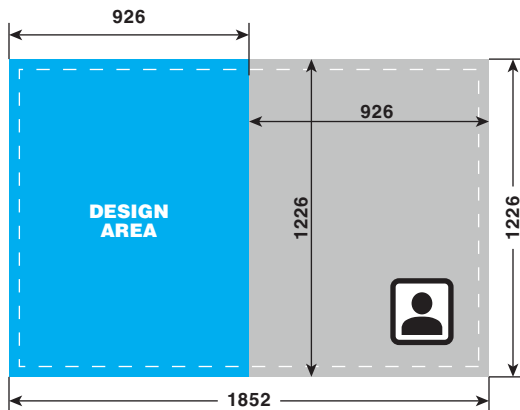

#### TYPE 3

10x15 (4x6")

units: px

Format: .png  
 Resolution: 300dpi  
 Full Bleed: 1852px x 1226px  
 Trim Size: 1772px x 1146px

#### TYPE 4

10x15 (4x6")

units: px

Format: .png  
 Resolution: 300dpi  
 Full Bleed: 1852px x 1226px  
 Trim Size: 1772px x 1146px

#### TYPE 5

10x15 (4x6")

units: px

Format: .png  
 Resolution: 300dpi  
 Full Bleed: 1852px x 1226px  
 Trim Size: 1772px x 1146px

#### TYPE 6

10x15 (4x6")

units: px

Format: .png  
 Resolution: 300dpi  
 Full Bleed: 1852px x 1226px  
 Trim Size: 1772px x 1146px