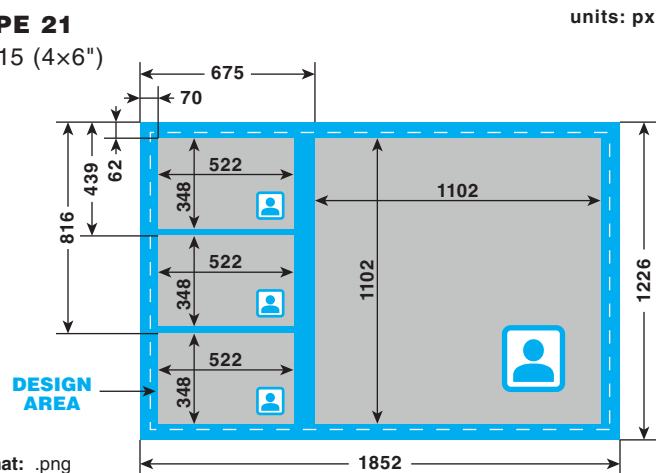

TYPE 21 10x15 (4x6")

Format: .png
Resolution: 300dpi
Full Bleed: 1852px x 1226px
Trim Size: 1772px x 1146px

FUN PRINT ONLY