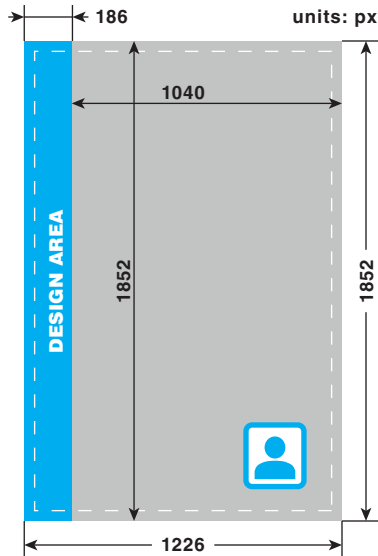

TYPE 9 10x15 (4x6")

Format: .png
Resolution: 300dpi
Full Bleed: 1852px x 1226px
Trim Size: 1772px x 1146px

TYPE 10 10x15 (4x6")