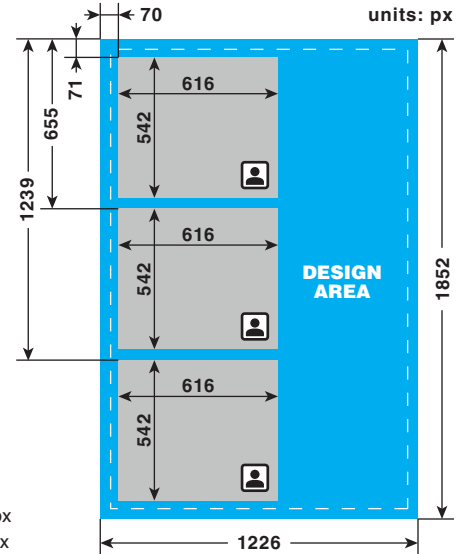

## FUN PRINT

- Photo area must be gray: R=195, G=195, B=195
- Photo is set over the gray area of frame

**TYPE 22**  
10x15 (4x6")

units: px

Format: .png  
 Resolution: 300dpi  
 Full Bleed: 1852px x 1226px  
 Trim Size: 1772px x 1146px

**FUN PRINT ONLY**

**TYPE 23**  
15x8.9 (6x3.5")

units: px

Format: .png  
 Resolution: 300dpi  
 Full Bleed: 1852px x 1226px  
 Trim Size: 1772px x 1146px

**FUN PRINT ONLY**

**TYPE 24**  
10x15 (4x6")

units: px

**FUN PRINT ONLY**

Format: .png  
 Resolution: 300dpi  
 Full Bleed: 1852px x 1226px  
 Trim Size: 1772px x 1146px

**TYPE 25**  
10x15 (4x6")

units: px

**FUN PRINT ONLY**

Format: .png  
 Resolution: 300dpi  
 Full Bleed: 1852px x 1226px  
 Trim Size: 1772px x 1146px

**TYPE 26**  
5x15 (2x6")

units: px

**FUN PRINT ONLY**

Format: .png  
 Resolution: 300dpi  
 Full Bleed: 1852px x 1226px  
 Trim Size: 1772px x 1146px

**TYPE 27**  
5x15 (2x6")

units: px

**FUN PRINT ONLY**

Format: .png  
 Resolution: 300dpi  
 Full Bleed: 1852px x 1226px  
 Trim Size: 1772px x 1146px