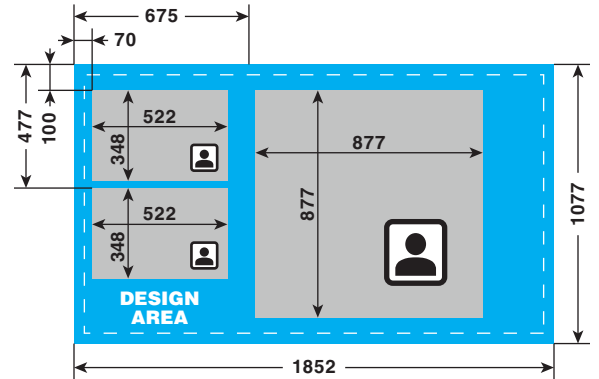

## FUN PRINT

- Photo area must be gray: R=195, G=195, B=195
- Photo is set over the gray area of frame

**TYPE 22**  
10x15 (4x6")

units: px

Format: .png  
 Resolution: 300dpi  
 Full Bleed: 1852px x 1226px  
 Trim Size: 1772px x 1146px

**FUN PRINT ONLY**

**TYPE 23**  
15x8.9 (6x3.5")

units: px

Format: .png  
 Resolution: 300dpi  
 Full Bleed: 1852px x 1226px  
 Trim Size: 1772px x 1146px

**FUN PRINT ONLY**

**TYPE 24**  
10x15 (4x6")

units: px

**FUN PRINT ONLY**

Format: .png  
 Resolution: 300dpi  
 Full Bleed: 1852px x 1226px  
 Trim Size: 1772px x 1146px

**TYPE 25**  
10x15 (4x6")

units: px

**FUN PRINT ONLY**

Format: .png  
 Resolution: 300dpi  
 Full Bleed: 1852px x 1226px  
 Trim Size: 1772px x 1146px

**TYPE 26**  
5x15 (2x6")

units: px

**FUN PRINT ONLY**

Format: .png  
 Resolution: 300dpi  
 Full Bleed: 1852px x 1226px  
 Trim Size: 1772px x 1146px

**TYPE 27**  
5x15 (2x6")

units: px

**FUN PRINT ONLY**

Format: .png  
 Resolution: 300dpi  
 Full Bleed: 1852px x 1226px  
 Trim Size: 1772px x 1146px