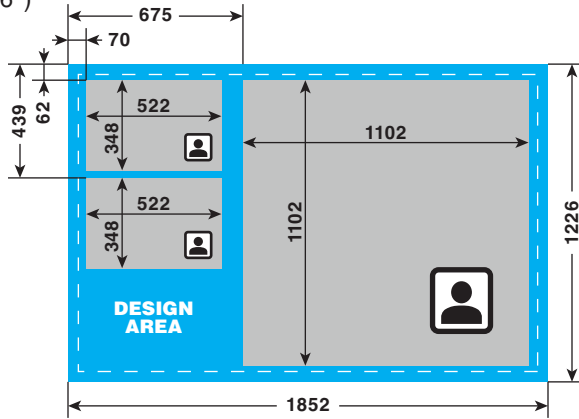

#### TYPE 10 10x15 (4x6")

Format: .png  
 Resolution: 300dpi  
 Full Bleed: 1852px x 1226px  
 Trim Size: 1772px x 1146px

#### TYPE 21 10x15 (4x6")

Format: .png  
 Resolution: 300dpi  
 Full Bleed: 1852px x 1226px  
 Trim Size: 1772px x 1146px

**FUN PRINT ONLY**

## FUN PRINT

- Photo area must be gray: R=195, G=195, B=195
- Photo is set over the gray area of frame

**TYPE 22**  
10x15 (4x6")

units: px

Format: .png  
 Resolution: 300dpi  
 Full Bleed: 1852px x 1226px  
 Trim Size: 1772px x 1146px

**TYPE 26**  
5x15 (2x6")

units: px

**FUN PRINT ONLY**

Format: .png  
 Resolution: 300dpi  
 Full Bleed: 1852px x 1226px  
 Trim Size: 1772px x 1146px

**TYPE 27**  
5x15 (2x6")

units: px

**FUN PRINT ONLY**

Format: .png  
 Resolution: 300dpi  
 Full Bleed: 1852px x 1226px  
 Trim Size: 1772px x 1146px