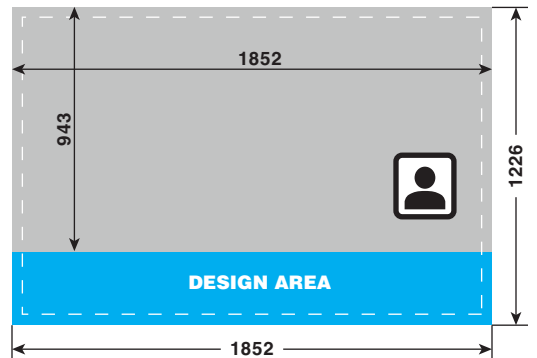

#### TYPE 2

10x15 (4x6")

units: px

Format: .png  
 Resolution: 300dpi  
 Full Bleed: 1852px x 1226px  
 Trim Size: 1772px x 1146px

#### TYPE 3

10x15 (4x6")

units: px

Format: .png  
 Resolution: 300dpi  
 Full Bleed: 1852px x 1226px  
 Trim Size: 1772px x 1146px

#### TYPE 4

10x15 (4x6")

units: px

Format: .png  
 Resolution: 300dpi  
 Full Bleed: 1852px x 1226px  
 Trim Size: 1772px x 1146px

#### TYPE 5

10x15 (4x6")

units: px

Format: .png  
 Resolution: 300dpi  
 Full Bleed: 1852px x 1226px  
 Trim Size: 1772px x 1146px