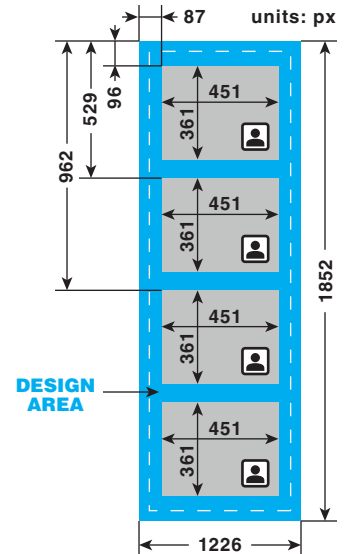

## FUN PRINT

- Photo area must be gray: R=195, G=195, B=195
- Photo is set over the gray area of frame

**TYPE 22**  
10x15 (4x6")

units: px

Format: .png  
 Resolution: 300dpi  
 Full Bleed: 1852px x 1226px  
 Trim Size: 1772px x 1146px

**FUN PRINT ONLY**

**TYPE 23**  
15x8.9 (6x3.5")

units: px

Format: .png  
 Resolution: 300dpi  
 Full Bleed: 1852px x 1226px  
 Trim Size: 1772px x 1146px

**FUN PRINT ONLY**

**TYPE 24**  
10x15 (4x6")

units: px

**FUN PRINT ONLY**

Format: .png  
 Resolution: 300dpi  
 Full Bleed: 1852px x 1226px  
 Trim Size: 1772px x 1146px

**TYPE 25**  
10x15 (4x6")

units: px

**FUN PRINT ONLY**

Format: .png  
 Resolution: 300dpi  
 Full Bleed: 1852px x 1226px  
 Trim Size: 1772px x 1146px

**TYPE 26**  
5x15 (2x6")

units: px

**FUN PRINT ONLY**

Format: .png  
 Resolution: 300dpi  
 Full Bleed: 1852px x 1226px  
 Trim Size: 1772px x 1146px

**TYPE 27**  
5x15 (2x6")

units: px

**FUN PRINT ONLY**

Format: .png  
 Resolution: 300dpi  
 Full Bleed: 1852px x 1226px  
 Trim Size: 1772px x 1146px