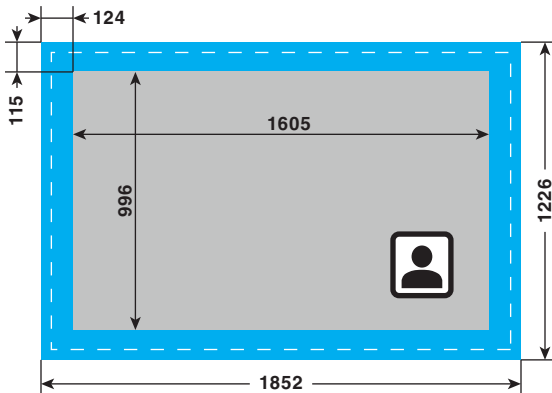

#### TYPE 1

10x15 (4x6")

units: px

Format: .png  
 Resolution: 300dpi  
 Full Bleed: 1852px x 1226px  
 Trim Size: 1772px x 1146px

#### TYPE 2

10x15 (4x6")

units: px

Format: .png  
 Resolution: 300dpi  
 Full Bleed: 1852px x 1226px  
 Trim Size: 1772px x 1146px

#### TYPE 3

10x15 (4x6")

units: px

Format: .png  
 Resolution: 300dpi  
 Full Bleed: 1852px x 1226px  
 Trim Size: 1772px x 1146px

#### TYPE 4

10x15 (4x6")

units: px

Format: .png  
 Resolution: 300dpi  
 Full Bleed: 1852px x 1226px  
 Trim Size: 1772px x 1146px