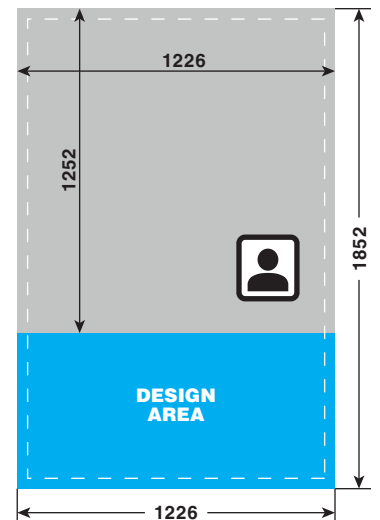

#### TYPE 2

10x15 (4x6")

units: px

Format: .png  
 Resolution: 300dpi  
 Full Bleed: 1852px x 1226px  
 Trim Size: 1772px x 1146px

#### TYPE 4

10x15 (4x6")

units: px

Format: .png  
 Resolution: 300dpi  
 Full Bleed: 1852px x 1226px  
 Trim Size: 1772px x 1146px

#### TYPE 5

10x15 (4x6")

units: px

Format: .png  
 Resolution: 300dpi  
 Full Bleed: 1852px x 1226px  
 Trim Size: 1772px x 1146px

#### TYPE 6

10x15 (4x6")

units: px

Format: .png  
 Resolution: 300dpi  
 Full Bleed: 1852px x 1226px  
 Trim Size: 1772px x 1146px