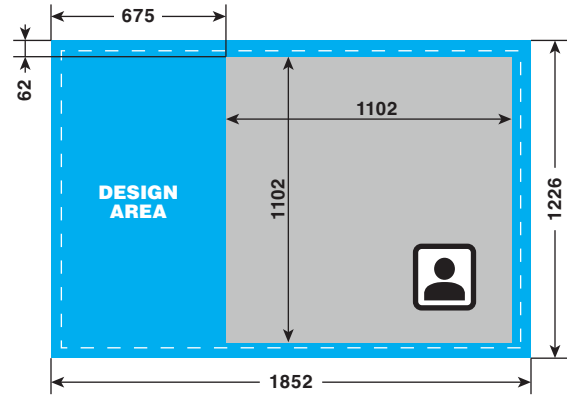

#### TYPE 1

10x15 (4x6")

units: px

Format: .png  
 Resolution: 300dpi  
 Full Bleed: 1852px x 1226px  
 Trim Size: 1772px x 1146px

#### TYPE 2

10x15 (4x6")

units: px

Format: .png  
 Resolution: 300dpi  
 Full Bleed: 1852px x 1226px  
 Trim Size: 1772px x 1146px

#### TYPE 4

10x15 (4x6")

units: px

Format: .png  
 Resolution: 300dpi  
 Full Bleed: 1852px x 1226px  
 Trim Size: 1772px x 1146px

#### TYPE 5

10x15 (4x6")

units: px

Format: .png  
 Resolution: 300dpi  
 Full Bleed: 1852px x 1226px  
 Trim Size: 1772px x 1146px