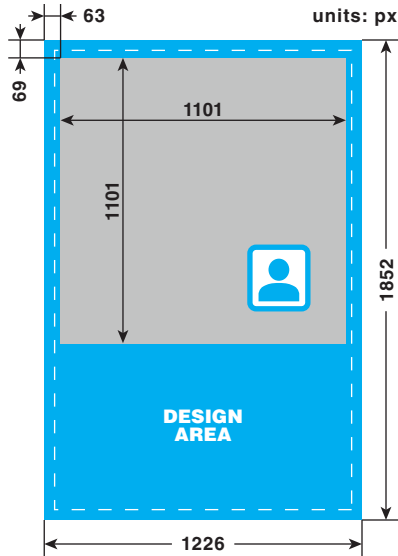

EASY PRINT

- Photo area (gray) must be transparent
- Frame is overlaid onto photo

FUN PRINT

- Photo area must be gray: R=195, G=195, B=195
- Photo is set over the gray area of frame

TYPE 7 10x15 (4x6")

Format: .png
Resolution: 300dpi
Full Bleed: 1852px x 1226px
Trim Size: 1772px x 1146px

TYPE 8 10x15 (4x6")