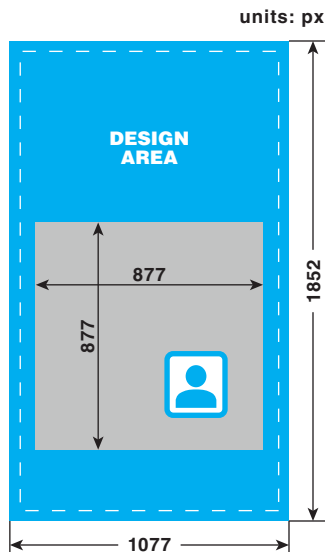

#### TYPE 7 10x15 (4x6")

Format: .png  
 Resolution: 300dpi  
 Full Bleed: 1852px x 1226px  
 Trim Size: 1772px x 1146px

#### TYPE 9 10x15 (4x6")

Format: .png  
 Resolution: 300dpi  
 Full Bleed: 1852px x 1226px  
 Trim Size: 1772px x 1146px

#### TYPE 10 10x15 (4x6")

Format: .png  
 Resolution: 300dpi  
 Full Bleed: 1852px x 1226px  
 Trim Size: 1772px x 1146px

#### TYPE 11 15x8.9 (6x3.5")

Polaroid Size

Format: .png  
 Resolution: 300dpi  
 Full Bleed: 1077px x 1852px  
 Trim Size: 997px x 1772px