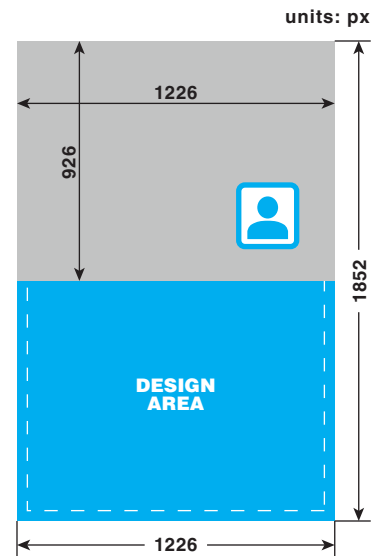

#### TYPE 7 10x15 (4x6")

Format: .png  
 Resolution: 300dpi  
 Full Bleed: 1852px x 1226px  
 Trim Size: 1772px x 1146px

#### TYPE 8 10x15 (4x6")

Format: .png  
 Resolution: 300dpi  
 Full Bleed: 1852px x 1226px  
 Trim Size: 1772px x 1146px

#### TYPE 9 10x15 (4x6")

Format: .png  
 Resolution: 300dpi  
 Full Bleed: 1852px x 1226px  
 Trim Size: 1772px x 1146px

#### TYPE 10 10x15 (4x6")

Format: .png  
 Resolution: 300dpi  
 Full Bleed: 1852px x 1226px  
 Trim Size: 1772px x 1146px