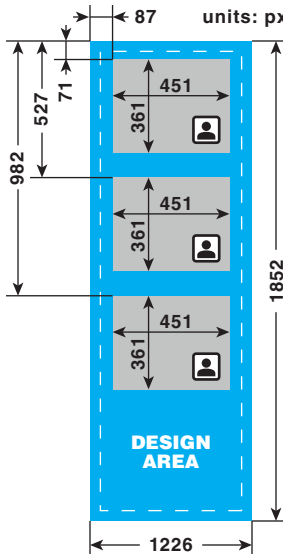

## FUN PRINT

- Photo area must be gray: R=195, G=195, B=195
- Photo is set over the gray area of frame

**TYPE 22**  
10x15 (4x6")

units: px

Format: .png  
 Resolution: 300dpi  
 Full Bleed: 1852px x 1226px  
 Trim Size: 1772px x 1146px

**FUN PRINT ONLY**

**TYPE 23**  
15x8.9 (6x3.5")

units: px

Format: .png  
 Resolution: 300dpi  
 Full Bleed: 1852px x 1226px  
 Trim Size: 1772px x 1146px

**FUN PRINT ONLY**

**TYPE 24**  
10x15 (4x6")

units: px

**FUN PRINT ONLY**

Format: .png  
 Resolution: 300dpi  
 Full Bleed: 1852px x 1226px  
 Trim Size: 1772px x 1146px

**TYPE 25**  
10x15 (4x6")

units: px

**FUN PRINT ONLY**

Format: .png  
 Resolution: 300dpi  
 Full Bleed: 1852px x 1226px  
 Trim Size: 1772px x 1146px

**TYPE 26**  
5x15 (2x6")

units: px

**FUN PRINT ONLY**

Format: .png  
 Resolution: 300dpi  
 Full Bleed: 1852px x 1226px  
 Trim Size: 1772px x 1146px

**TYPE 27**  
5x15 (2x6")

units: px

**FUN PRINT ONLY**

Format: .png  
 Resolution: 300dpi  
 Full Bleed: 1852px x 1226px  
 Trim Size: 1772px x 1146px