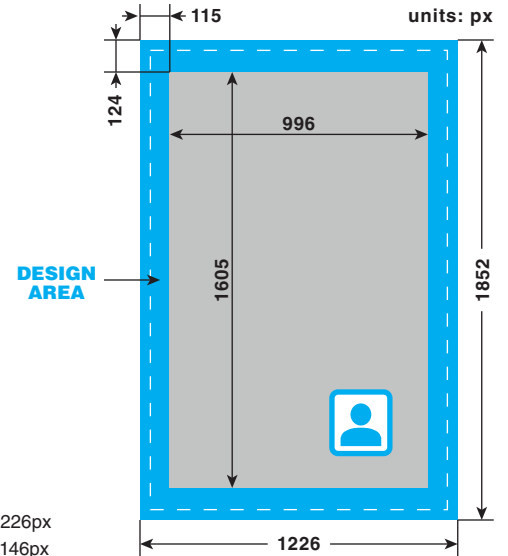

Format: .png
Resolution: 300dpi
Full Bleed: 1852px x 1226px
Trim Size: 1772px x 1146px