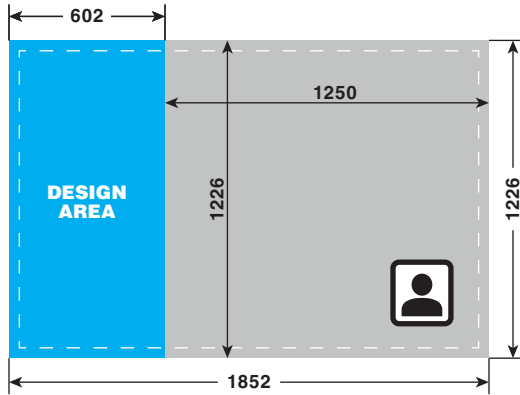

### EASY PRINT

- Photo area (gray) must be transparent
- Frame is overlaid onto photo

### FUN PRINT

- Photo area must be gray: R=195, G=195, B=195
- Photo is set over the gray area of frame

#### TYPE 1

10x15 (4x6")

units: px

Format: .png  
 Resolution: 300dpi  
 Full Bleed: 1852px x 1226px  
 Trim Size: 1772px x 1146px

#### TYPE 4

10x15 (4x6")

units: px

Format: .png  
 Resolution: 300dpi  
 Full Bleed: 1852px x 1226px  
 Trim Size: 1772px x 1146px