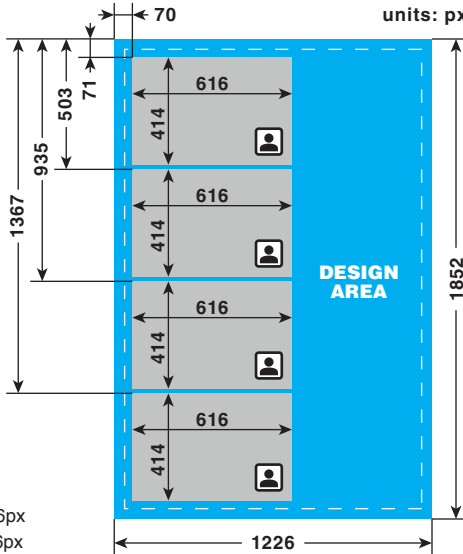

## FUN PRINT

- Photo area must be gray: R=195, G=195, B=195
- Photo is set over the gray area of frame

**TYPE 22**  
10x15 (4x6")

units: px

Format: .png  
 Resolution: 300dpi  
 Full Bleed: 1852px x 1226px  
 Trim Size: 1772px x 1146px

**FUN PRINT ONLY**

**TYPE 23**  
15x8.9 (6x3.5")

units: px

Format: .png  
 Resolution: 300dpi  
 Full Bleed: 1852px x 1226px  
 Trim Size: 1772px x 1146px

**FUN PRINT ONLY**

**TYPE 24**  
10x15 (4x6")

units: px

**FUN PRINT ONLY**

Format: .png  
 Resolution: 300dpi  
 Full Bleed: 1852px x 1226px  
 Trim Size: 1772px x 1146px

**TYPE 25**  
10x15 (4x6")

units: px

**FUN PRINT ONLY**

Format: .png  
 Resolution: 300dpi  
 Full Bleed: 1852px x 1226px  
 Trim Size: 1772px x 1146px

**TYPE 26**  
5x15 (2x6")

units: px

**FUN PRINT ONLY**

Format: .png  
 Resolution: 300dpi  
 Full Bleed: 1852px x 1226px  
 Trim Size: 1772px x 1146px

**TYPE 27**  
5x15 (2x6")

units: px

**FUN PRINT ONLY**

Format: .png  
 Resolution: 300dpi  
 Full Bleed: 1852px x 1226px  
 Trim Size: 1772px x 1146px